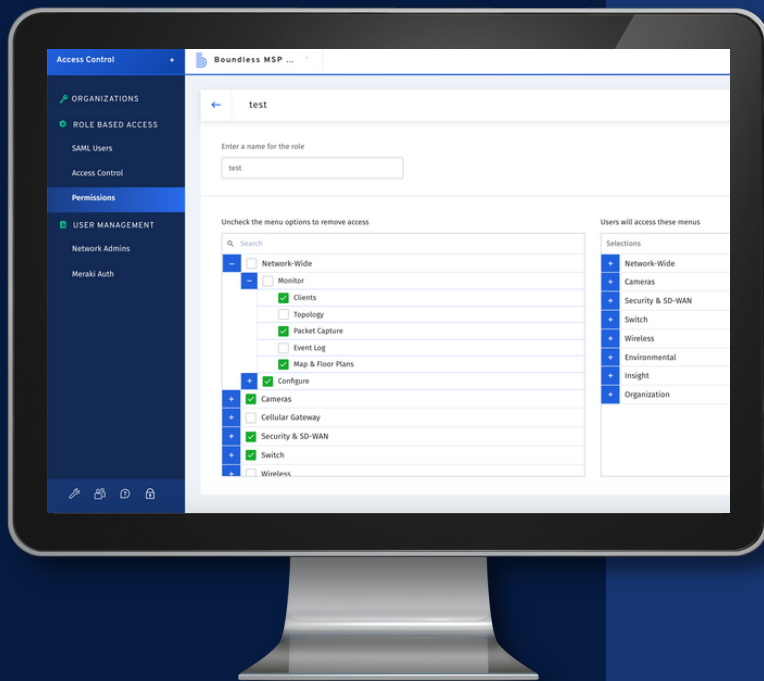

FAST TO CONFIGURE AND DEPLOY

Delegate access easily and reliably