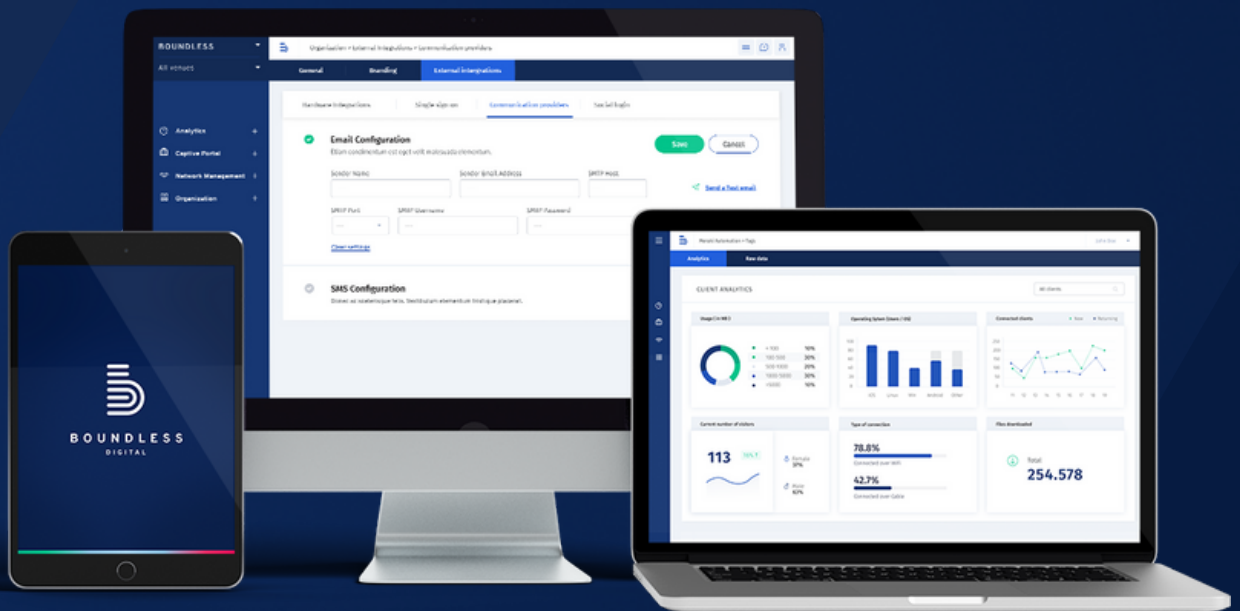

RELIABLE TECHNOLOGY TO EMPOWER THE MERAKI COMMUNITY

With over 7 years of experience developing applications for Meraki, and 6 products available in the Meraki marketplace, **Boundless Digital** has proven to be a reliable technology partner and a true Meraki expert.

REQUEST A 14-DAY TRIAL AT
BOUNDLESSDIGITAL.COM

TRUSTED PARTNER OF