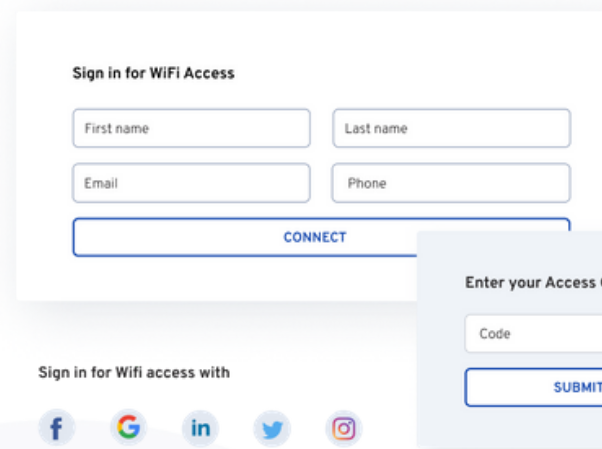

Advanced Captive Portal

- Embedded and fully customizable Splash Page builder.
- Extensive offer of sign-on authentication methods, including Guest Form, SMS or Social login.
- Multilingual captive portal technology
- User recognition within 12 hours following last access

Flexible WiFi QoS parameters

- Avoid bandwidth saturation by easily managing the total upload and download bandwidth per user
- Define a maximum connection time, in all simplicity and with wide flexibility
- Determine when users can access your Guest WiFi, and even add-in break periods

WiFi security and log storage

- Protect your Guest WiFi by easily applying web filters to control the content that user can access from your network
- Host your captive portal on a secured HTTPS server
- Aggregate and preserve traffic-related activity logs from your WiFi in compliance with the GDPR.

Simplified administration

- Seamless integration and deployment of multi-site networks
- Cloud-based technology that enables remote network management and configuration.
- Real-time network monitoring through a centralized and intuitive dashboard

Boundless Guest is compliant with the Wifi4EU requirements and seamlessly integrates multiple technological vendors, such as Cisco Meraki, Aruba, Extreme, Zyxel, Huawei, Ubiquity, or Ruckus.