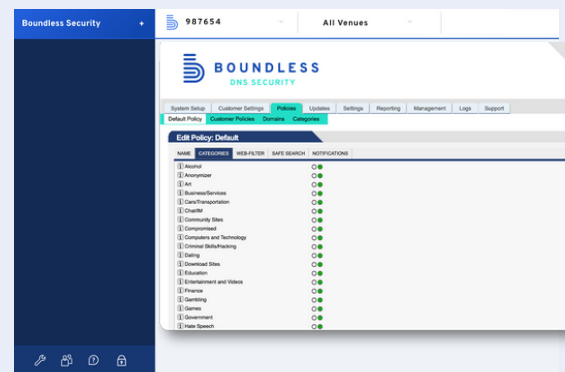

Boundless Guest Security

Protect your Guest WiFi with an advanced web content filter.

- Configure and deploy a company-compliance security policy across multiple Guest WiFi networks
- Apply Cloud-content filters to control the content accessible from your SSID
- Download network usage reports