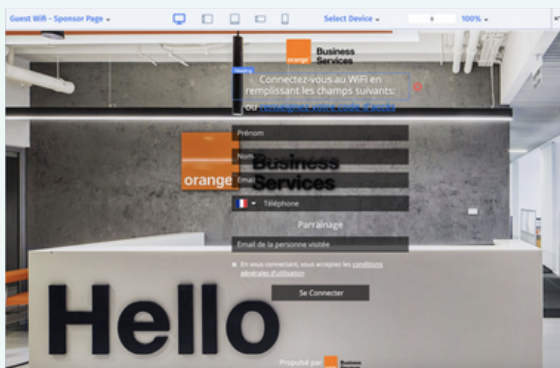

- Consistently configure and deploy WiFi captive portals in a few clicks
- Customize splash pages with an intuitive page builder
- Choose among the multiple login methods available, including social login, SMS, and ticketing
- Track network usage and collect insightful user data