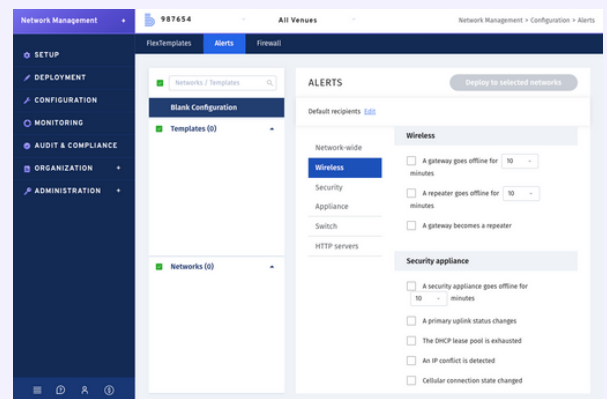

Management Operations

Accelerate your auditing and monitoring steps, allowing you to troubleshoot faster.

A UNIFIED PLATFORM WITH A COMPLETE SET OF NETWORK MANAGEMENT FEATURES

NETWORK MANAGEMENT

Batch Network Creation

Provision thousands of networks instantaneously, with no human error.

FlexTemplates

Get more flexibility to deploy batch configuration changes.

Audit and Compliance

Quickly audit large groups of network devices.

Monitoring

Widen your visibility to monitor your client devices and troubleshoot faster.

INTEGRATES ADVANCED AND SECURED GUEST WIFI SERVICES

CAPTIVE PORTAL

Boundless Guest

Unleash the myriad of opportunities Guest WiFi has to offer.

- Consistently configure and deploy WiFi captive portals in a few clicks
- Customize splash pages with an intuitive page builder
- Choose among the multiple login methods available, including social login, SMS, and ticketing
- Track network usage and collect insightful user data