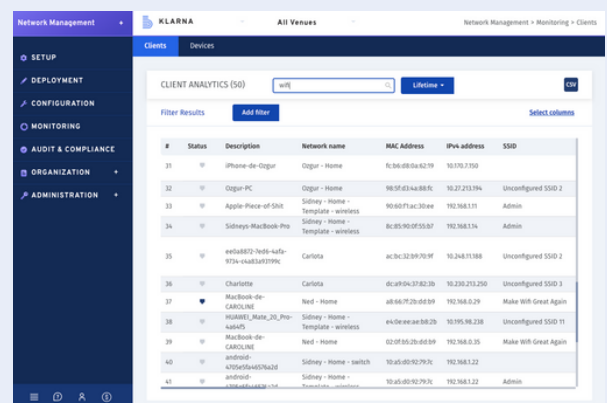

Management Operations

Accelerate your auditing and monitoring steps, allowing you to troubleshoot faster.

A UNIFIED PLATFORM WITH A COMPLETE SET OF NETWORK MANAGEMENT FEATURES

NETWORK MANAGEMENT

Batch Network Creation

Provision thousands of networks instantaneously, with no human error.

FlexTemplates

Get more flexibility to deploy batch configuration changes.

Audit and Compliance

Quickly audit large groups of network devices.

Monitoring

Widen your visibility to monitor your client devices and troubleshoot faster.

INTEGRATES ADVANCED AND SECURED GUEST WIFI SERVICES

CAPTIVE PORTAL

Boundless Guest

Unleash the myriad of opportunities Guest WiFi has to offer.

- Consistently configure and deploy WiFi captive portals in a few clicks
- Customize splash pages with an intuitive page builder
- Choose among the multiple login methods available, including social login, SMS, and ticketing
- Track network usage and collect insightful user data