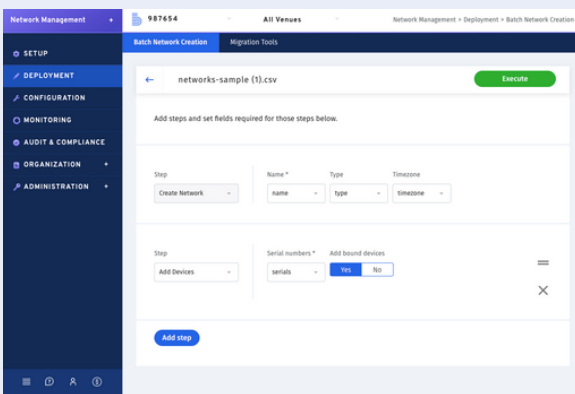

Management Operations

Accelerate your auditing and monitoring steps, allowing you to troubleshoot faster.

A UNIFIED PLATFORM WITH A COMPLETE SET OF NETWORK MANAGEMENT FEATURES

NETWORK MANAGEMENT

Batch Network Creation

Provision thousands of networks instantaneously, with no human error.

FlexTemplates

Get more flexibility to deploy batch configuration changes.

Audit and Compliance

Quickly audit large groups of network devices.