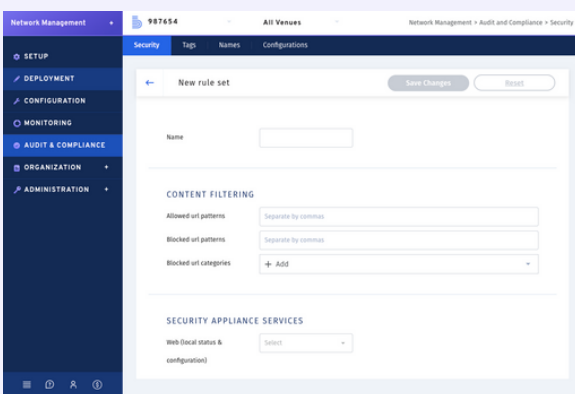

Management Operations

Accelerate your auditing and monitoring steps, allowing you to troubleshoot faster.

A UNIFIED PLATFORM WITH A COMPLETE SET OF NETWORK MANAGEMENT FEATURES

NETWORK MANAGEMENT

Batch Network Creation

Provision thousands of networks instantaneously, with no human error.

FlexTemplates

Get more flexibility to deploy batch configuration changes.

Audit and Compliance

Quickly audit large groups of network devices.

Monitoring

Widen your visibility to monitor your client devices and troubleshoot faster.

INTEGRATES ADVANCED AND SECURED GUEST WIFI SERVICES

CAPTIVE PORTAL

Boundless Guest

Unleash the myriad of opportunities Guest WiFi has to offer.

- Consistently configure and deploy WiFi captive portals in a few clicks
- Customize splash pages with an intuitive page builder
- Choose among the multiple login methods available, including social login, SMS, and ticketing
- Track network usage and collect insightful user data